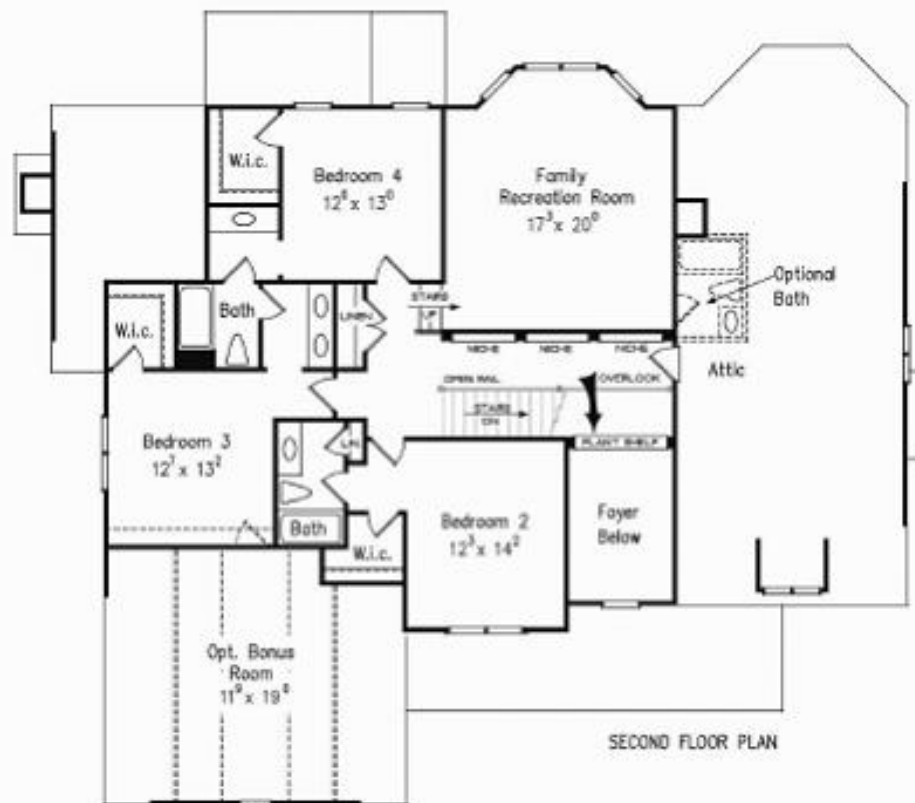

WOODCLIFFE

1st Floor 2225 sq. ft.
2nd Floor 1360 sq. ft.
Total 3585 sq. ft.
Opt. Bonus 234 sq. ft.

Overall Dimensions
68'-10" x 60'-0"

Floorplans and elevations are subject to change. Floorplan dimensions are approximate. Consult working drawings for actual dimensions and information. Elevations are artists' conceptions.